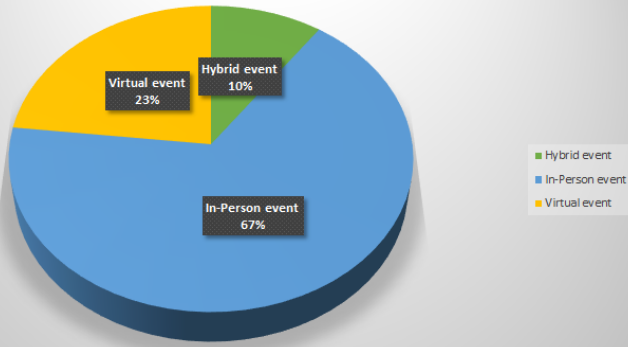

151

Schools
(registered)

3605

Kansas Public
Applications

October 2020 College Application Month

Apply Kansas gives high school seniors time & space during the school day to work on their post high school plans. With help and guidance from school staff, community & postsecondary partners, seniors submit college applications & supplemental forms.

Delivery method

Apply Kansas in a pandemic?

2020 brought new challenges to our Apply Kansas campaign. With high schools doing virtual, hybrid & in-person learning modes, and buildings restricting outside visitors, counselors used a variety of strategies to make college accessible for the class of 2021