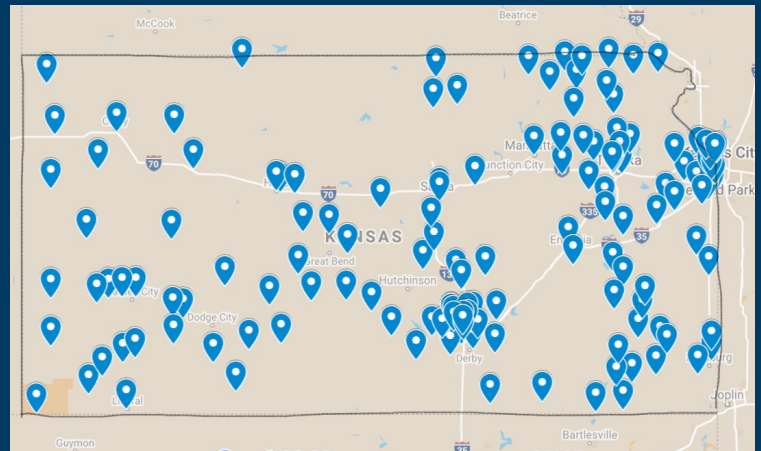

2020 Impact

- ↑ 30% Site Participation
- ↓ 3% Student Participation
- ↓ 2% Application Submission

	2017	2018	2019	2020
Schools	40	65	83	108
Students	3,948	4,080	5,035	4,897
Apps	5,622	5,286	6,041	5,910

Despite the challenges of 2020, student participation & applications held steady thanks to the increase in high school participation.

On the Map

Over 150 high schools registered to host an Apply Kansas event in 2020. While we cover all parts of Kansas, we haven't reached every high school. We'd love to include your school this fall!

Click the map for interactive view